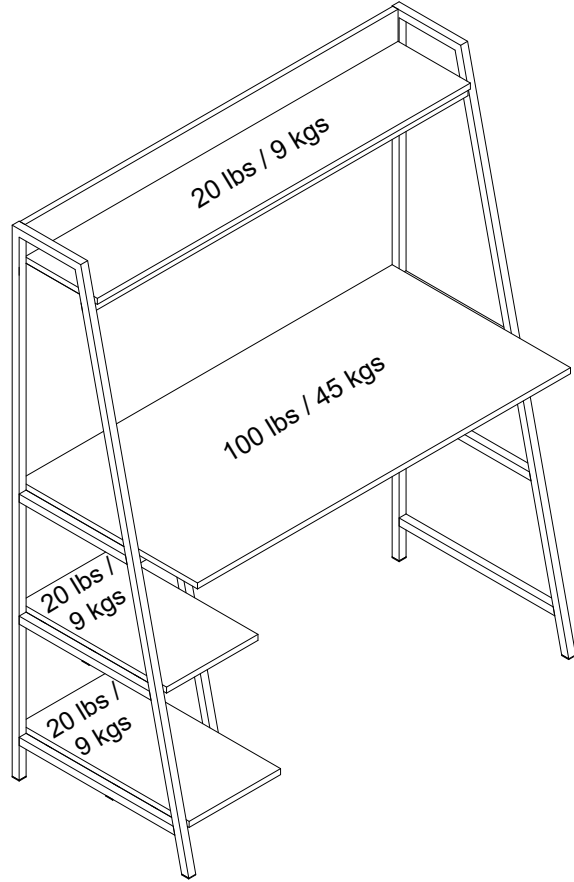

5671348/911/913COM -LADDER DESK

Wood Breakdown:
 MDF 76%, PB 0%.
 Total storage: 13.73 cubic feet

Overall Product Size:
 43.8" W x 20" D x 54" H
 111.3cm W x 50.8cm D x 137.1cm H

Maximum Weight Capacities
 Unit Weight: 44.79lbs. (20.33kg)