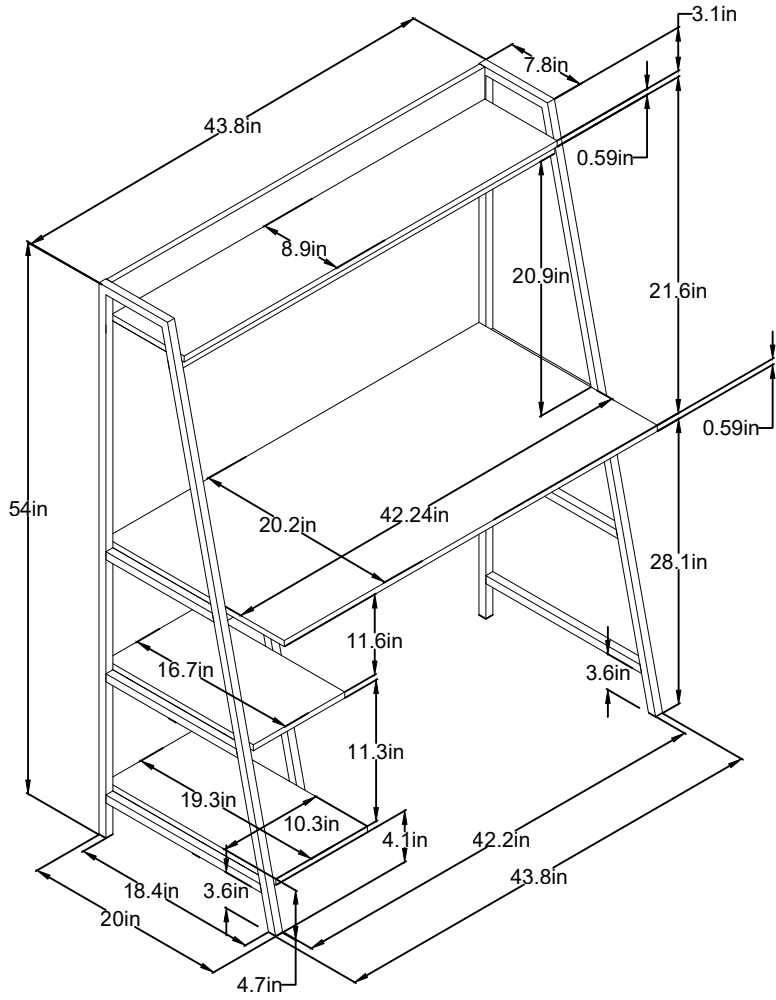

5671348/911/913COM -LADDER DESK

Wood Breakdown:
 MDF 76%, PB 0%.
 Total storage: 13.73 cubic feet

Overall Product Size:
 43.8" W x 20" D x 54" H
 111.3cm W x 50.8cm D x 137.1cm H

Maximum Weight Capacities
 Unit Weight: 44.79lbs. (20.33kg)